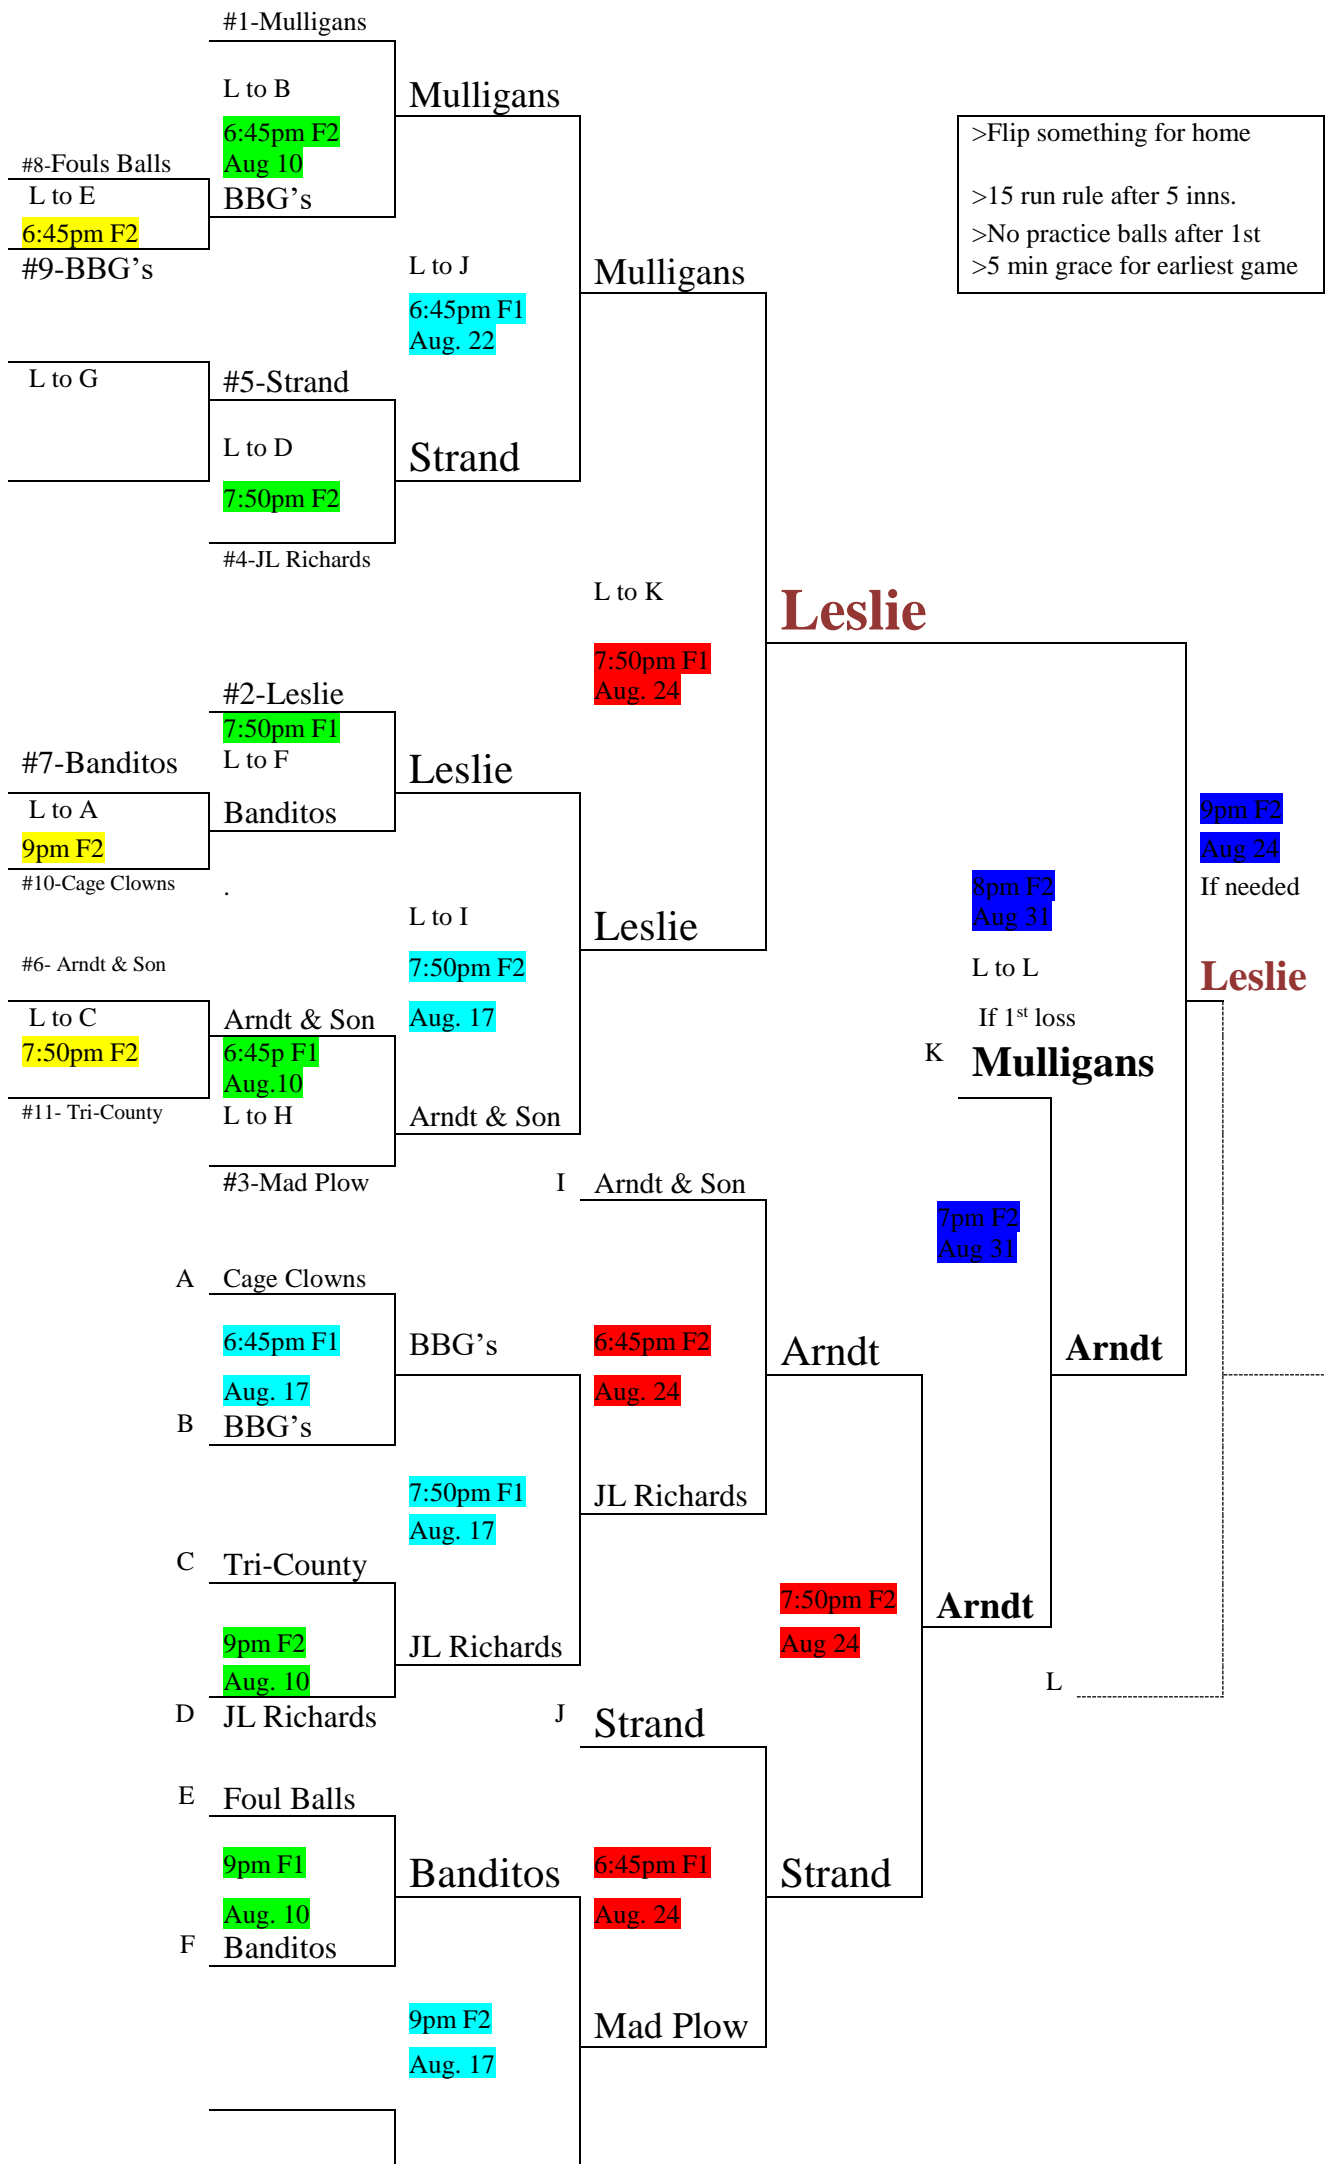

Week 1
July 27

Week 2
Aug 10

Week 3
Aug 17

Week 4
Aug. 24

Week 5
Aug. 31

THURSDAY
TOURNEY

H Mad Plow