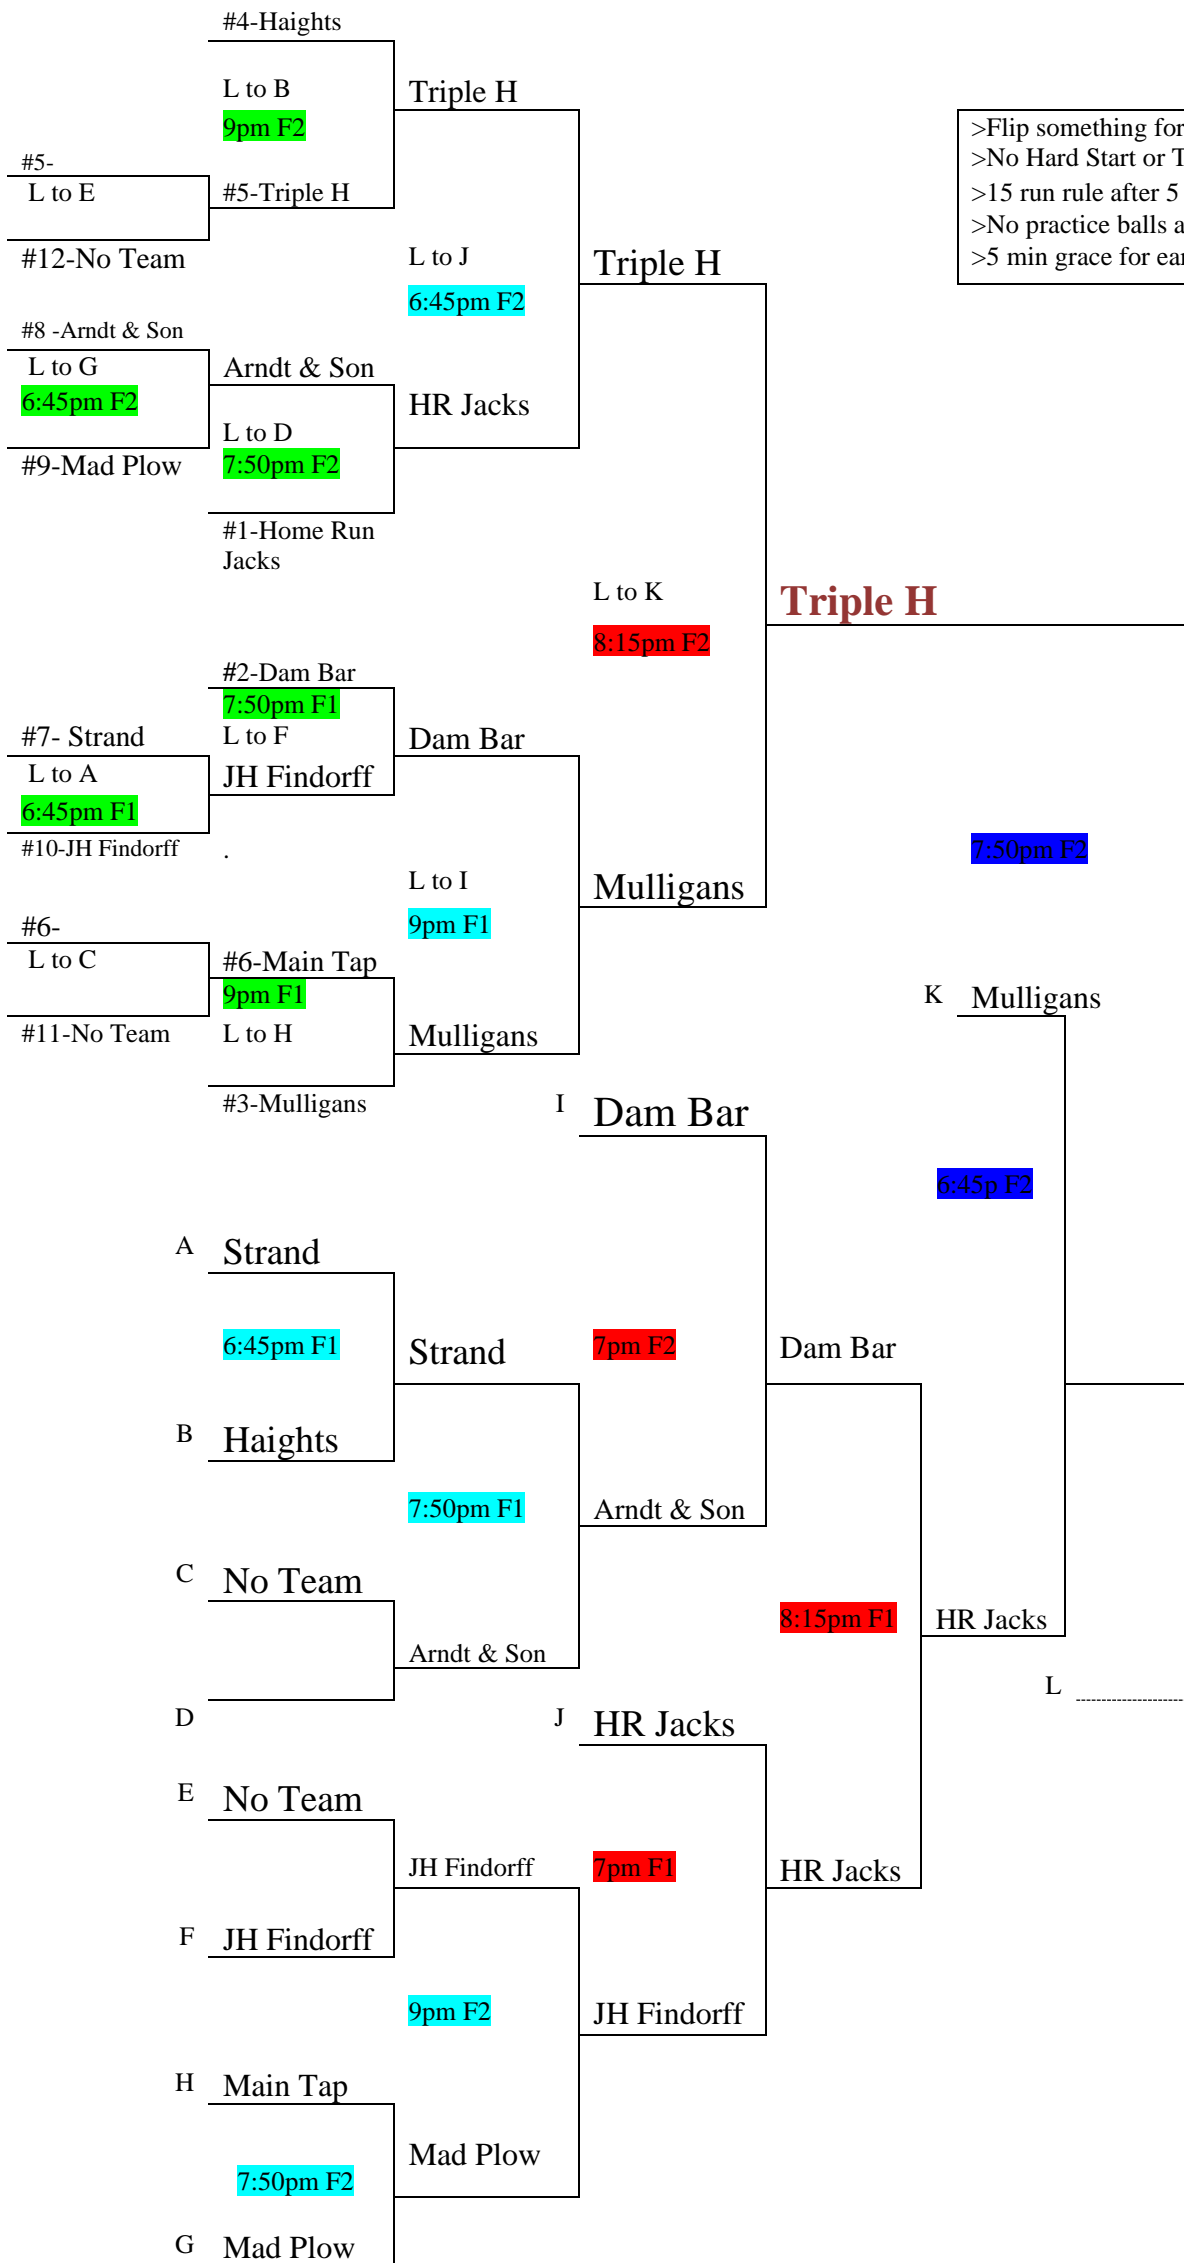

Week 1
Aug 19

Week 1
Aug 19

Week 3
Aug 26

Week 4
Sep 2

Week 5
Sep 9

THURSDAY TOURNEY

>Flip something for home
>No Hard Start or Time limit
>15 run rule after 5 inns.
>No practice balls after 1st
>5 min grace for earliest game