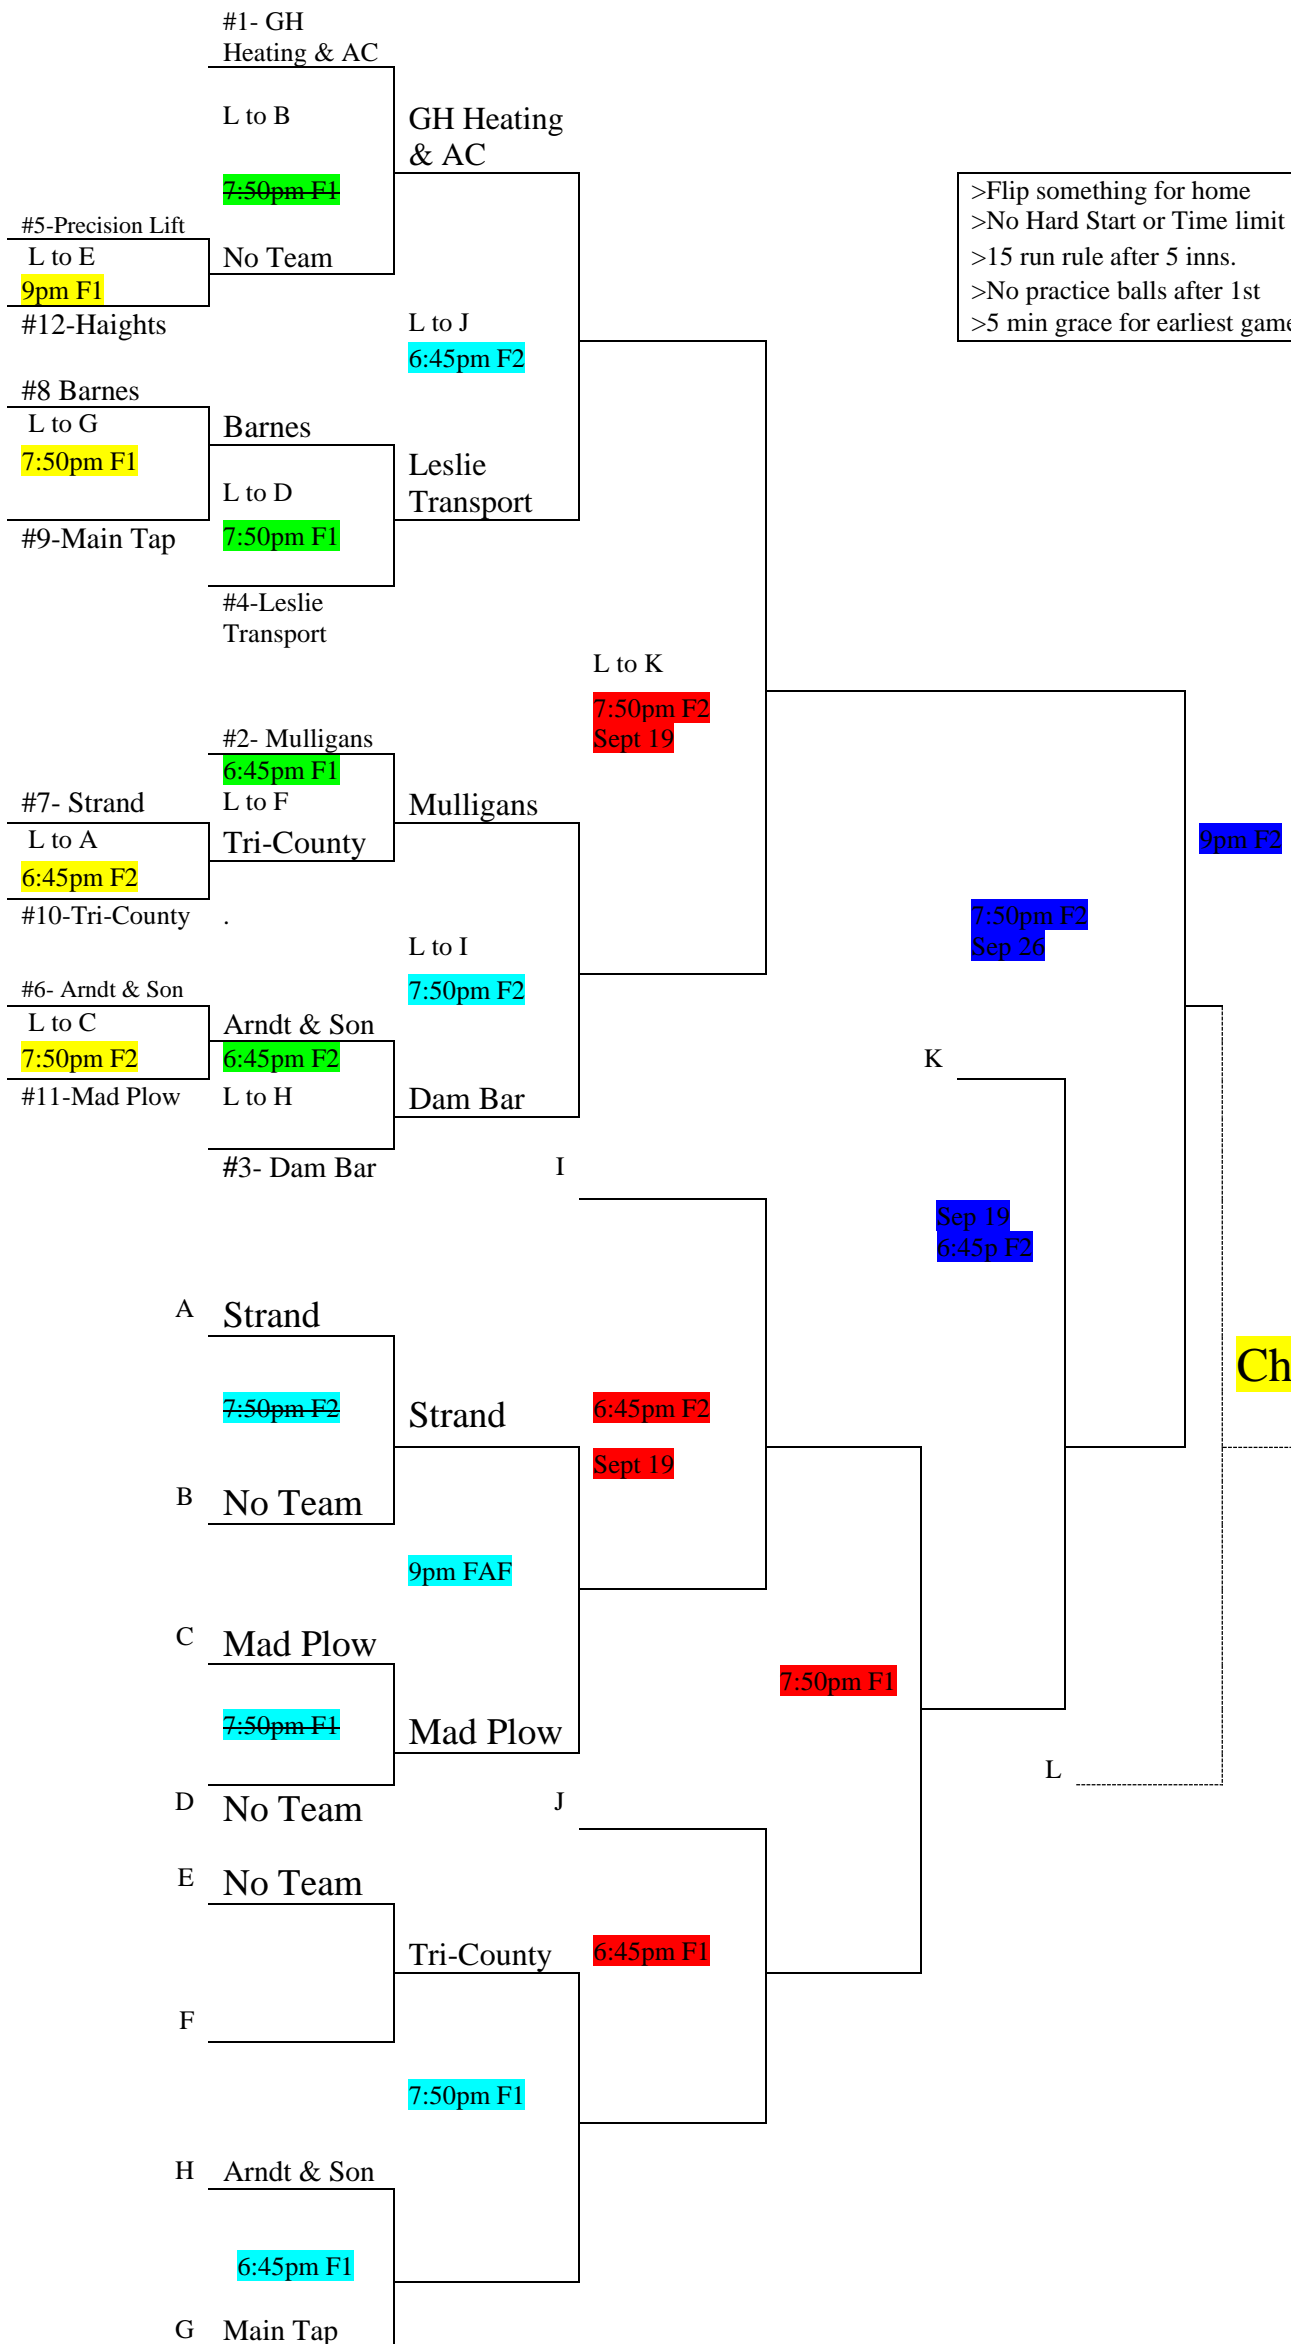

Week 1

Aug 29

Week 2

Sept 5

Week 3

Sept 12

Week 4

Sept 19

Week 5

Sep 26

THURSDAY TOURNEY

>Flip something for home
 >No Hard Start or Time limit
 >15 run rule after 5 inns.
 >No practice balls after 1st
 >5 min grace for earliest game

Champions